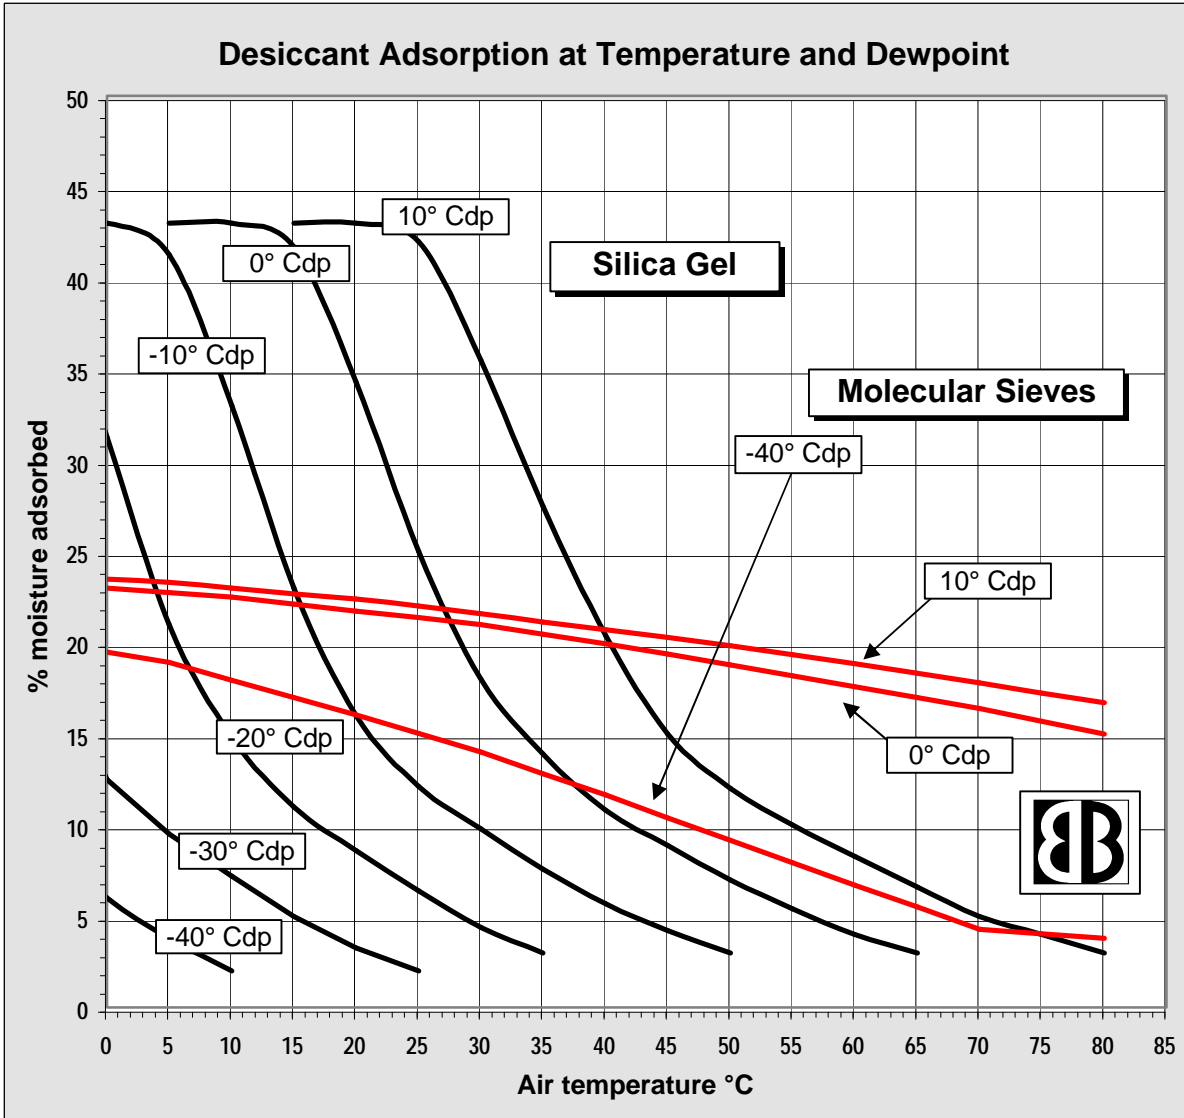

BROWNELL L I M I T E D

This information is supplied in good faith and for information purposes only and may be subject to change without prior notification.

Brownell Ltd

Unit 2, Abbey Road Industrial Park, Commercial Way, Park Royal, London NW10 7XF
 Tel: +44(0)20-8965 9281 Fax: +44(0)20-8965 3239
 Email: Info@brownell.co.uk Web Site: www.brownell.co.uk